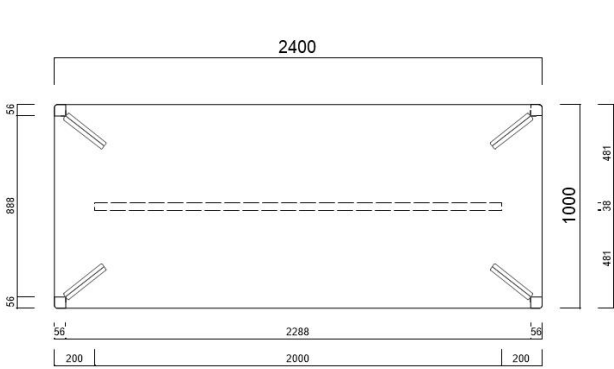

CODA

james burleigh  
 COPYRIGHT © JAMES BURLEIGH LIMITED  
 Coda

**Table sizes, mm**  
 Height 740mm

- 750w x 750d
- 1200w x 750d
- 1500w x 750d
- 1800w x 750d
- 1800w x 1000d
- 1800w x 1200d
- 2400w x 1000d
- 2400w x 1200d
- 3000w x 1000d
- 3000w x 1200d
- 1500w x 1500d
- + custom sizes available

**Table sizes, Inches**  
 Height 29-1/8"

- 30" L x 30" d
- 48" L x 30" d
- 59" L x 30" d
- 71" L x 30" d
- 71" L x 40" d
- 71" L x 48" d
- 96" L x 40" d
- 96" L x 48" d
- 118" L x 40" d
- 118" L x 48" d
- 59" L x 59" d
- + custom sizes available

**Table in two sections sizes, mm**  
 Height 740mm

- 3600w x 1000d
- 3600w x 1200d
- 4000w x 1000d
- 4000w x 1200d
- 4500w x 1000d
- 4500w x 1200d
- 6000w x 1000d
- 6000w x 1200d
- + custom sizes available

**Table in two sections sizes, Inches**  
 Height 29-1/8"

- 142" L x 40" d
- 142" L x 48" d
- 158" L x 40" d
- 158" L x 48" d
- 178" L x 40" d
- 178" L x 48" d
- 238" L x 40" d
- 238" L x 48" d
- + custom sizes available