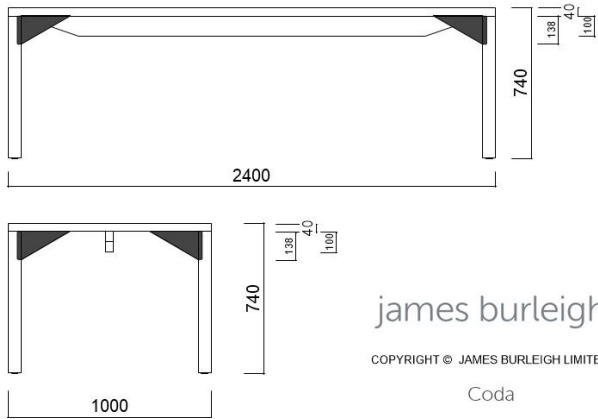

CODA

james burleigh  
 COPYRIGHT © JAMES BURLEIGH LIMITED  
 Coda

**Table sizes, mm**  
 Height 740mm

- 750w x 750d
- 1200w x 750d
- 1500w x 750d
- 1800w x 750d
- 1800w x 1000d
- 1800w x 1200d
- 2400w x 1000d
- 2400w x 1200d
- 3000w x 1000d
- 3000w x 1200d
- 1500w x 1500d
- + custom sizes available

**Table sizes, Inches**  
 Height 29-1/8"

- 30" L x 30" d
- 48" L x 30" d
- 59" L x 30" d
- 71" L x 30" d
- 71" L x 40" d
- 71" L x 48" d
- 96" L x 40" d
- 96" L x 48" d
- 118" L x 40" d
- 118" L x 48" d
- 59" L x 59" d
- + custom sizes available

**Table in two sections sizes, mm**  
 Height 740mm

- 3600w x 1000d
- 3600w x 1200d
- 4000w x 1000d
- 4000w x 1200d
- 4500w x 1000d
- 4500w x 1200d
- 6000w x 1000d
- 6000w x 1200d
- + custom sizes available

**Table in two sections sizes, Inches**  
 Height 29-1/8"

- 142" L x 40" d
- 142" L x 48" d
- 158" L x 40" d
- 158" L x 48" d
- 178" L x 40" d
- 178" L x 48" d
- 238" L x 40" d
- 238" L x 48" d
- + custom sizes available