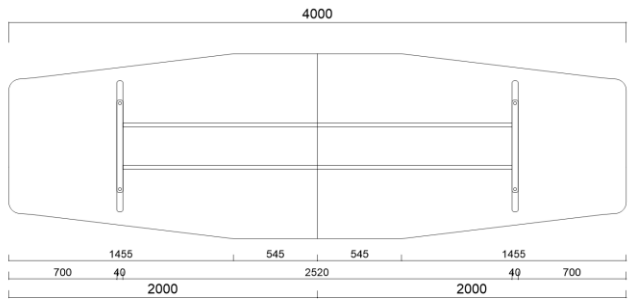

HETTIE

**Table sizes, mm**  
**Single section, Height 740mm**

3000w x 1200d

**+ custom sizes available**

**Table in two sections**  
**sizes, mm Height 740mm**

3400w x 1200d  
3600w x 1200d  
4000w x 1200d  
4500w x 1200d  
4800w x 1200d  
5400w x 1200d  
6000w x 1200d

**+ custom sizes available**

**Table sizes, Inches**  
**Single section, Height 29-1/8"**

118" L x 40" d

**+ custom sizes available**

**Table in two sections**  
**sizes, Inches Height 29-1/8"**

133" L x 48" d  
142" L x 48" d  
158" L x 48" d  
178" L x 48" d  
189" L x 48" d  
213" L x 48" d  
238" L x 40" d