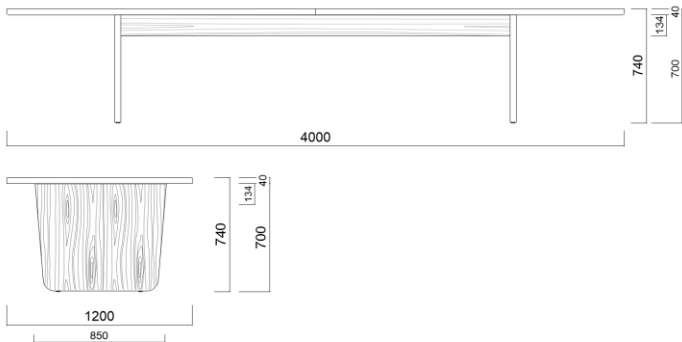

HETTIE

**Table sizes, mm**  
**Single section, Height 740mm**

3000w x 1200d

**+ custom sizes available**

**Table in two sections**  
**sizes, mm Height 740mm**

3400w x 1200d  
3600w x 1200d  
4000w x 1200d  
4500w x 1200d  
4800w x 1200d  
5400w x 1200d  
6000w x 1200d

**+ custom sizes available**

**Table sizes, Inches**  
**Single section, Height 29-1/8"**

118" L x 40" d

**+ custom sizes available**

**Table in two sections**  
**sizes, Inches Height 29-1/8"**

133" L x 48" d  
142" L x 48" d  
158" L x 48" d  
178" L x 48" d  
189" L x 48" d  
213" L x 48" d  
238" L x 40" d