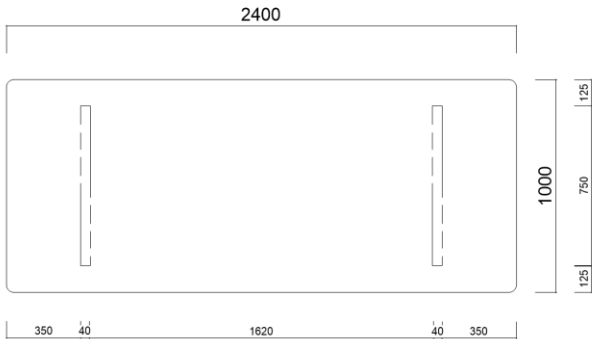

HILLS

Table sizes, mm
Height 740mm

- 1500w x 750d
- 1800w x 750d
- 1800w x 1000d
- 2400w x 1000d
- 2400w x 1200d
- 3000w x 1000d
- 3000w x 1200d

+ custom sizes available

Table sizes, Inches
Height 29-1/8"

- 59" L x 30" d
- 71" L x 30" d
- 71" L x 40" d
- 96" L x 40" d
- 96" L x 48" d
- 118" L x 40" d
- 118" L x 48" d

+ custom sizes available

Table in two sections sizes, mm, Height 740mm

- 3000w x 1000d
- 3000w x 1200d
- 4500w x 1000d
- 4500w x 1200d
- 6000w x 1000d
- 6000w x 1200d

+ custom sizes available

Table in two sections sizes, Inches Height 29-1/8"

- 118" L x 40" d
- 118" L x 48" d
- 177" L x 40" d
- 177" L x 48" d
- 236" L x 40" d
- 236" L x 48" d

+ custom sizes available

Edges

- 71" L x 40" d
- 96" L x 40" d
- 96" L x 48" d
- 118" L x 40" d
- 118" L x 48" d

+ custom sizes available

Table in 2 Sections, mm,
 Height 1050mm

- 3000w x 1000d
- 3000w x 1200d
- 4500w x 1000d
- 4500w x 1200d
- 6000w x 1000d
- 6000w x 1200d