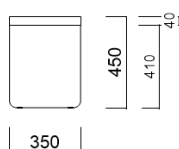

james burleigh

COPYRIGHT © JAMES BURLEIGH LIMITED

Hills

Seating bench sizes, mm

Height 450mm / Depth 350mm

- 1050w
- 1200w
- 1350w
- 1650w
- 2150w
- 2700w

+ custom sizes available

Seating bench sizes, Inches,

Height 17-3/4" / Depth 13-3/4"

- 41" L
- 48" L
- 53" L
- 65" L
- 89" L
- 106" L

+ custom sizes available