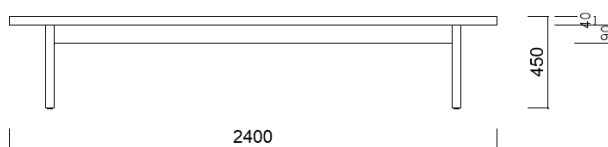

- 59" L x 30" d
- 71" L x 30" d
- 71" L x 40" d
- 96" L x 40" d
- 96" L x 48" d
- 118" L x 40" d
- 118" L x 48" d

+ custom sizes available

Table in two sections sizes, mm, Height 740mm

- 3000w x 1000d
- 3000w x 1200d
- 4500w x 1000d
- 4500w x 1200d
- 6000w x 1000d
- 6000w x 1200d

- 71" L x 40" d
- 96" L x 40" d
- 96" L x 48" d
- 118" L x 40" d
- 118" L x 48" d

+ custom sizes available

Table in 2 Sections, mm,
 Height 1050mm

- 3000w x 1000d
- 3000w x 1200d
- 4500w x 1000d
- 4500w x 1200d
- 6000w x 1000d
- 6000w x 1200d

+ custom sizes available

Table in 2 Sections, Inches,
 Height 41-1/2"

- 118" L x 40" d
- 118" L x 48" d
- 177" L x 40" d
- 177" L x 48" d
- 236" L x 40" d
- 236" L x 48" d

+ custom sizes available

Edges

Ash Ebonized Oak Walnut Maple Ply

james burleigh

COPYRIGHT © JAMES BURLEIGH LIMITED

Hills

Seating bench sizes, mm

Height 450mm / Depth 350mm

- 1050w
- 1200w
- 1350w
- 1650w
- 2150w
- 2700w

+ custom sizes available

Seating bench sizes, Inches,