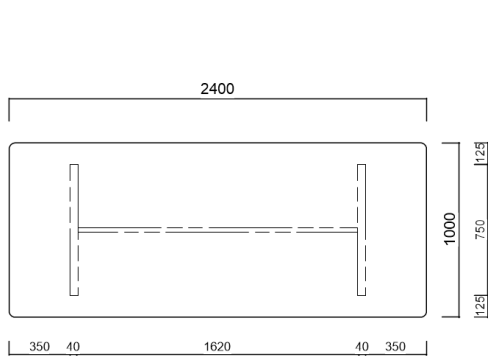

- 59" L x 30" d
- 71" L x 30" d
- 71" L x 40" d
- 96" L x 40" d
- 96" L x 48" d
- 118" L x 40" d
- 118" L x 48" d

+ custom sizes available

Table in two sections sizes, mm, Height 740mm

- 3000w x 1000d
- 3000w x 1200d
- 4500w x 1000d
- 4500w x 1200d
- 6000w x 1000d
- 6000w x 1200d

+ custom sizes available

Table in two sections sizes, Inches Height 29-1/8"

- 118" L x 40" d
- 118" L x 48" d
- 177" L x 40" d
- 177" L x 48" d
- 236" L x 40" d
- 236" L x 48" d

+ custom sizes available

Edges

james burleigh
 COPYRIGHT © JAMES BURLEIGH LIMITED
 Hills

High table sizes, mm
 Height 1050mm

- 1800w x 1000d
- 2400w x 1000d
- 2400w x 1200d
- 3000w x 1000d
- 3000w x 1200d

+ custom sizes available

High table sizes, Inches
 Height 41-1/2"

- 71" L x 40" d
- 96" L x 40" d
- 96" L x 48" d
- 118" L x 40" d
- 118" L x 48" d

+ custom sizes available

Table in 2 Sections, mm,
 Height 1050mm

- 3000w x 1000d
- 3000w x 1200d
- 4500w x 1000d
- 4500w x 1200d
- 6000w x 1000d
- 6000w x 1200d