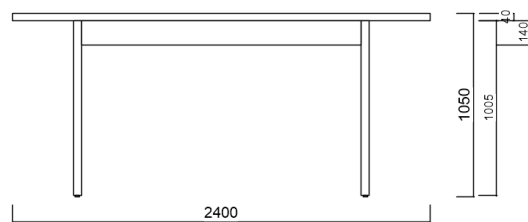

- 59" L x 30" d
- 71" L x 30" d
- 71" L x 40" d
- 96" L x 40" d
- 96" L x 48" d
- 118" L x 40" d
- 118" L x 48" d

+ custom sizes available

Table in two sections sizes, mm, Height 740mm

- 3000w x 1000d
- 3000w x 1200d
- 4500w x 1000d
- 4500w x 1200d
- 6000w x 1000d
- 6000w x 1200d

+ custom sizes available

Table in two sections sizes, Inches Height 29-1/8"

- 118" L x 40" d
- 118" L x 48" d
- 177" L x 40" d
- 177" L x 48" d
- 236" L x 40" d
- 236" L x 48" d

+ custom sizes available

Edges

james burleigh
 COPYRIGHT © JAMES BURLEIGH LIMITED
 Hills

High table sizes, mm
 Height 1050mm

- 1800w x 1000d
- 2400w x 1000d
- 2400w x 1200d
- 3000w x 1000d
- 3000w x 1200d

+ custom sizes available

High table sizes, Inches
 Height 41-1/2"

- 71" L x 40" d
- 96" L x 40" d
- 96" L x 48" d
- 118" L x 40" d
- 118" L x 48" d

+ custom sizes available

Table in 2 Sections, mm,
 Height 1050mm

- 3000w x 1000d
- 3000w x 1200d
- 4500w x 1000d
- 4500w x 1200d
- 6000w x 1000d
- 6000w x 1200d