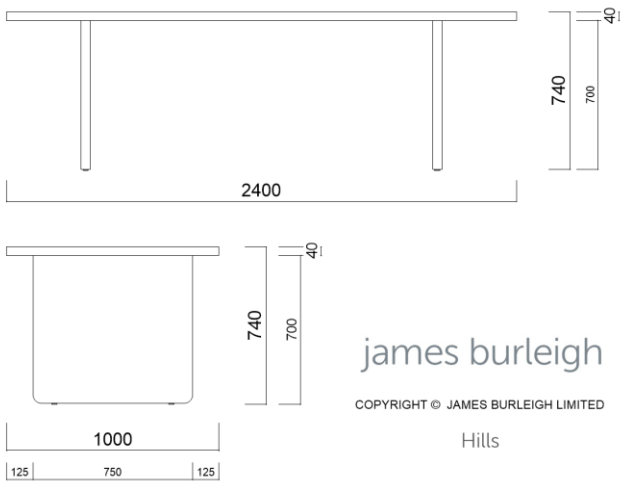

HILLS

Table sizes, mm
Height 740mm

- 1500w x 750d
- 1800w x 750d
- 1800w x 1000d
- 2400w x 1000d
- 2400w x 1200d
- 3000w x 1000d
- 3000w x 1200d

+ custom sizes available

Table sizes, Inches
Height 29-1/8"

- 59" L x 30" d
- 71" L x 30" d
- 71" L x 40" d
- 96" L x 40" d
- 96" L x 48" d
- 118" L x 40" d
- 118" L x 48" d

+ custom sizes available

Table in two sections sizes, mm, Height 740mm

- 3000w x 1000d
- 3000w x 1200d
- 4500w x 1000d
- 4500w x 1200d
- 6000w x 1000d
- 6000w x 1200d

+ custom sizes available

Table in two sections sizes, Inches Height 29-1/8"

- 118" L x 40" d
- 118" L x 48" d
- 177" L x 40" d
- 177" L x 48" d
- 236" L x 40" d
- 236" L x 48" d

+ custom sizes available

Edges

- 71" L x 40" d
- 96" L x 40" d
- 96" L x 48" d
- 118" L x 40" d
- 118" L x 48" d

+ custom sizes available

Table in 2 Sections, mm,
 Height 1050mm

- 3000w x 1000d
- 3000w x 1200d
- 4500w x 1000d
- 4500w x 1200d
- 6000w x 1000d
- 6000w x 1200d