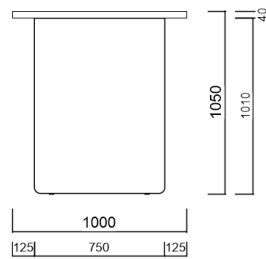

- 59" L x 30" d
- 71" L x 30" d
- 71" L x 40" d
- 96" L x 40" d
- 96" L x 48" d
- 118" L x 40" d
- 118" L x 48" d

+ custom sizes available

Table in two sections sizes, mm, Height 740mm

- 3000w x 1000d
- 3000w x 1200d
- 4500w x 1000d
- 4500w x 1200d
- 6000w x 1000d
- 6000w x 1200d

+ custom sizes available

Table in two sections sizes, Inches Height 29-1/8"

- 118" L x 40" d
- 118" L x 48" d
- 177" L x 40" d
- 177" L x 48" d
- 236" L x 40" d
- 236" L x 48" d

+ custom sizes available

Edges

james burleigh
 COPYRIGHT © JAMES BURLEIGH LIMITED
 Hills

High table sizes, mm
 Height 1050mm

- 1800w x 1000d
- 2400w x 1000d
- 2400w x 1200d
- 3000w x 1000d
- 3000w x 1200d

+ custom sizes available

High table sizes, Inches
 Height 41-1/2"

- 71" L x 40" d
- 96" L x 40" d
- 96" L x 48" d
- 118" L x 40" d
- 118" L x 48" d

+ custom sizes available

Table in 2 Sections, mm,
 Height 1050mm

- 3000w x 1000d
- 3000w x 1200d
- 4500w x 1000d
- 4500w x 1200d
- 6000w x 1000d
- 6000w x 1200d