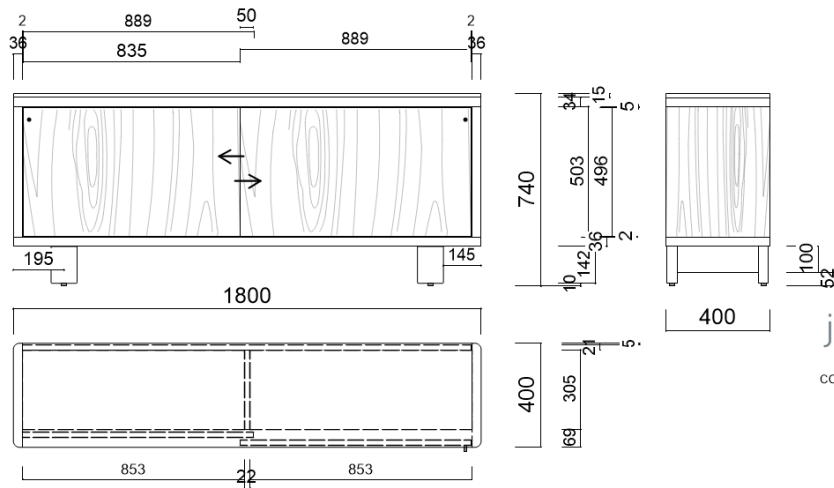

JENSON

james burleigh

COPYRIGHT © JAMES BURLEIGH LIMITED

Jenson

Cabinet sizes, mm

Height 740mm
Depth 300mm / 400mm / 500mm

- 2 Door 1500w
- 2 Door 1800w
- 2 Door 2000w

Made to order sizes available / We can create custom sizes

Cabinet sizes, Inches

Height 29-1/8"
Depth 14" / 16" / 20"

- 2 Door 59" L
- 2 Door 71" L
- 2 Door 79" L

Made to order sizes available / We can create custom sizes

Wood

Oak premium veneer

Walnut premium veneer