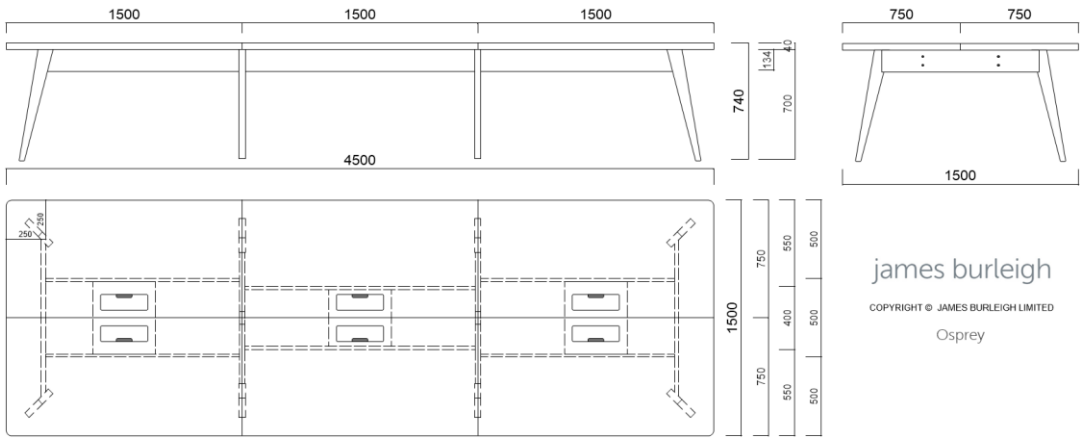

Table in four sections sizes, mm

Height 740mm

- 2400w x 1500d
- 3000w x 1500d
- 3600w x 1500d
- 4000w x 1500d
- 4500w x 1500d
- 4800w x 1500d

+ custom sizes available
Includes 1 lift-up flap per section.

Table in two sections sizes, Inches

Height 29-1/8"

- 48" L x 59" d
- 59" L x 59" d
- 71" L x 59" d
- 96" L x 59" d
- 118" L x 59" d

+ custom sizes available
Includes 1 lift-up flap per section.

Table in four sections sizes, Inches

OSPREY WORKPLACE

james burleigh
 COPYRIGHT © JAMES BURLEIGH LIMITED
 Osprey

Table in six sections sizes, mm

Height 740mm

- 3600w x 1500d
- 4000w x 1500d
- 4500w x 1500d
- 5400w x 1500d
- 6200w x 1500d

+ custom sizes available
 Includes 1 lift-up flap per section.

Table in eight sections sizes, mm

Height 740mm

- 4800w x 1500d
- 6000w x 1500d
- 7200w x 1500d

+ custom sizes available
 Includes 1 lift-up flap per section.

Table in six sections sizes, Inches

Height 29-1/8"