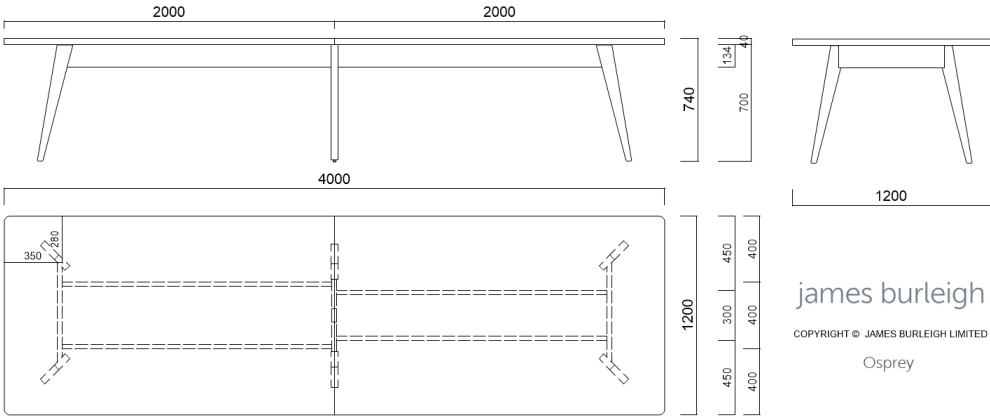

OSPREY COLLABORATION

james burleigh
COPYRIGHT © JAMES BURLEIGH LIMITED
Osprey

Table in two sections sizes, mm
Height 740mm

- 3000w x 1200d
- 3600w x 1200d
- 4000w x 1200d
- 4500w x 1200d
- 4800w x 1200d
- 5400w x 1200d
- 6000w x 1200d

+ custom sizes available

Table in three sections sizes, mm
Height 740mm

- 4500w x 1200d
- 4800w x 1200d
- 5400w x 1200d
- 6000w x 1200d
- 6750w x 1200d
- 7200w x 1200d
- 9000w x 1200d

+ custom sizes available

Table in two sections sizes, Inches
Height 29-1/8"

- 118" L x 48" d
- 142" L x 48" d
- 157" L x 48" d
- 177" L x 48" d
- 189" L x 48" d
- 213" L x 48" d
- 236" L x 48" d

+ custom sizes available

Table in three sections sizes, Inches
Height 29-1/8"

- 177" L x 48" d
- 189" L x 48" d
- 213" L x 48" d
- 237" L x 48" d
- 267" L x 48" d
- 285" L x 48" d
- 354" L x 48" d

+ custom sizes available