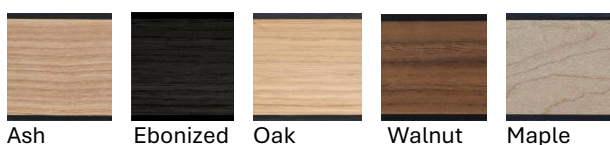

Edges and legs

*Ply legs not available / Ply edge available

Tabletop Surface

Large number of standard colours and wood grain compact laminate options. See www.jamesburleigh.co.uk/options

Custom

- IT power data integration
- Cable management
- Castors to make table moveable