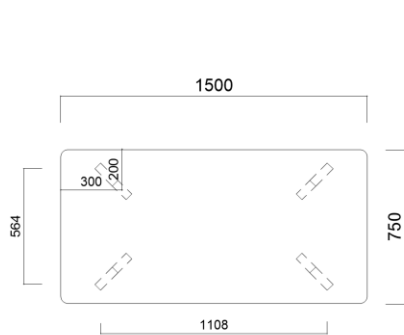

OSPREY FRAMELESS

james burleigh

COPYRIGHT © JAMES BURLEIGH LIMITED

Osprey

Coffee Table sizes, mm

Height 450mm

750w x 750d
1000w x 1000d

Table sizes, mm

Height 740mm

750w x 750d
1000w x 750d
1000w x 1000d
1200w x 1000d
1200w x 1200d

Table sizes, mm

Height 740mm

1500w x 750d
1500w x 1000d
1500w x 1200d
1800w x 750d
1800w x 1000d
1800w x 1200d
2300w x 750d
2300w x 1000d

+ custom sizes available
Frameless design

Coffee Table sizes, Inches

Height 41-5/16"

30" L x 30" d
40" L x 40" d

Table sizes, Inches

Height 29-1/8"

30" L x 30" d
40" L x 30" d
40" L x 40" d
48" L x 30" d
48" L x 48" d

Table sizes, Inches

Height 29-1/8"

59" L x 30" d
59" L x 40" d
59" L x 48" d
71" L x 30" d
71" L x 40" d
71" L x 48" d
90" L x 30" d
90" L x 40" d

+ custom sizes available
Frameless design