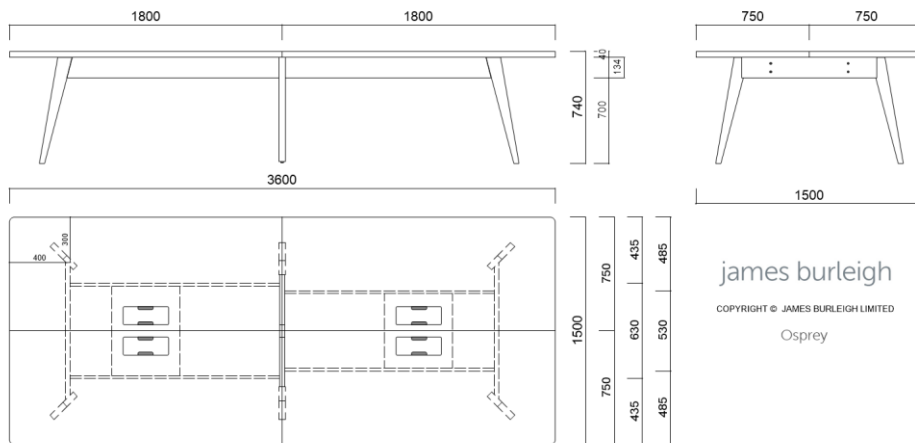

Height 740mm

750w x 750d
1000w x 750d
1000w x 1000d
1200w x 1000d
1200w x 1200d

Table sizes, mm

Height 740mm

1500w x 750d
1500w x 1000d
1500w x 1200d
1800w x 750d
1800w x 1000d
1800w x 1200d
2300w x 750d
2300w x 1000d

OSPREY WORKPLACE

james burleigh

COPYRIGHT © JAMES BURLEIGH LIMITED

Osprey

Table in two sections sizes, mm

Height 740mm

- 1200w x 1500d
- 1500w x 1500d
- 1800w x 1500d
- 2400w x 1500d
- 3000w x 1500d

+ custom sizes available
Includes 1 lift-up flap per section.

Table in four sections sizes, mm

Height 740mm

- 2400w x 1500d
- 3000w x 1500d
- 3600w x 1500d
- 4000w x 1500d
- 4500w x 1500d
- 4800w x 1500d

+ custom sizes available
Includes 1 lift-up flap per section.

Table in two sections sizes, Inches

Height 29-1/8"

- 48" L x 59" d
- 59" L x 59" d
- 71" L x 59" d
- 96" L x 59" d
- 118" L x 59" d

+ custom sizes available
Includes 1 lift-up flap per section.

Table in four sections sizes, Inches