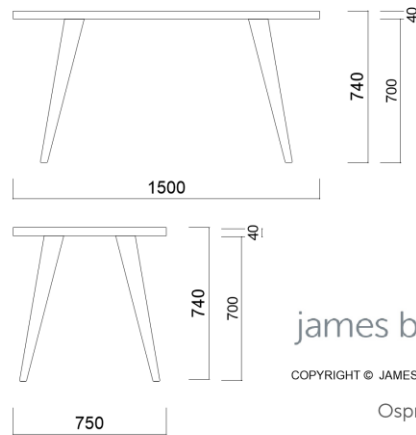

OSPREY FRAMELESS

james burleigh

COPYRIGHT © JAMES BURLEIGH LIMITED

Osprey

Coffee Table sizes, mm

Height 450mm

750w x 750d
1000w x 1000d

Table sizes, mm

Height 740mm

750w x 750d
1000w x 750d
1000w x 1000d
1200w x 1000d
1200w x 1200d

Table sizes, mm

Height 740mm

1500w x 750d
1500w x 1000d
1500w x 1200d
1800w x 750d
1800w x 1000d
1800w x 1200d
2300w x 750d
2300w x 1000d

+ custom sizes available
Frameless design

Coffee Table sizes, Inches

Height 41-5/16"

30" L x 30" d
40" L x 40" d

Table sizes, Inches

Height 29-1/8"

30" L x 30" d
40" L x 30" d
40" L x 40" d
48" L x 30" d
48" L x 48" d

Table sizes, Inches

Height 29-1/8"

59" L x 30" d
59" L x 40" d
59" L x 48" d
71" L x 30" d
71" L x 40" d
71" L x 48" d
90" L x 30" d
90" L x 40" d

+ custom sizes available
Frameless design