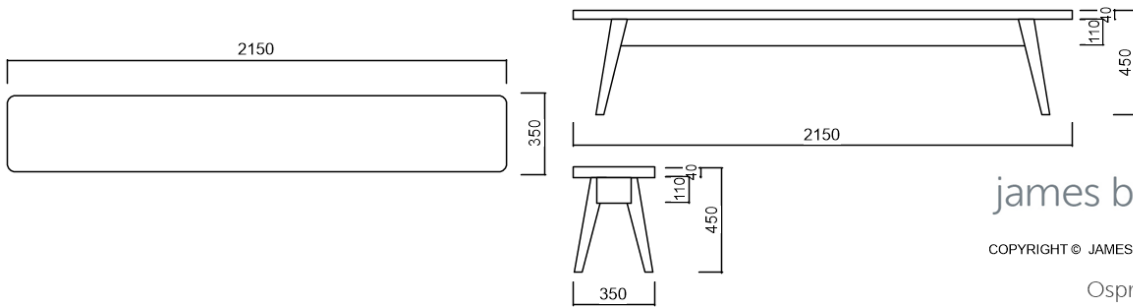

OSPREY BENCHES

james burleigh

COPYRIGHT © JAMES BURLEIGH LIMITED

Osprey

Seating bench sizes, mm
Height 450mm / Depth 350mm

- 1050w
- 1200w
- 1350w
- 1650w
- 2150w
- 2700w
- 3000w

+ custom sizes available

Seating bench sizes, Inches,
Height 17-3/4" / Depth 13-3/4"

- 41-1/2" L
- 48" L
- 53" L
- 65" L
- 89" L
- 106" L
- 118" L

+ custom sizes available