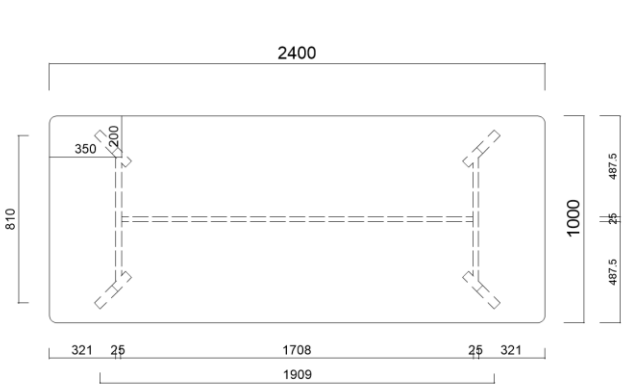

OSPREY

james burleigh
 COPYRIGHT © JAMES BURLEIGH LIMITED
 Osprey

Table sizes, mm	Table sizes, mm	Table sizes, Inches	Table sizes, Inches
Height 740mm	Height 740mm	Height 29-1/8"	Height 29-1/8"
1200w x 1000d 1200w x 1200d 1500w x 1000d 1500w x 1200d 1800w x 750d 1800w x 1000d 1800w x 1200d 2400w x 750d 2400w x 1000d 2400w x 1200d 3000w x 750d	3000w x 1000d 3000w x 1200d 1500w x 1500d 1800w x 1500d 2400w x 1500d Tables with frame + custom sizes available	48" L x 40" d 48" L x 48" d 59" L x 40" d 59" L x 48" d 71" L x 29-1/2" d 71" L x 40" d 71" L x 48" d 96" L x 29-1/2" d 96" L x 40" d 96" L x 48" d 118" L x 29-1/2" d	118" L x 40" d 118" L x 48" d 59" L x 59" d 71" L x 59" d 96" L x 59" d Tables with frame + custom sizes available

- 3000w x 1200d
- 3600w x 1200d
- 4000w x 1200d
- 4500w x 1200d
- 4800w x 1200d
- 5400w x 1200d
- 6000w x 1200d

+ custom sizes available

Table in three sections sizes, mm
 Height 740mm

- 4500w x 1200d
- 4800w x 1200d
- 5400w x 1200d
- 6000w x 1200d
- 6750w x 1200d
- 7200w x 1200d
- 9000w x 1200d

+ custom sizes available

Table in two sections sizes, Inches
 Height 29-1/8"

- 118" L x 48" d
- 142" L x 48" d
- 157" L x 48" d
- 177" L x 48" d
- 189" L x 48" d
- 213" L x 48" d
- 236" L x 48" d

+ custom sizes available

Table in three sections sizes, Inches
 Height 29-1/8"

- 177" L x 48" d
- 189" L x 48" d
- 213" L x 48" d
- 237" L x 48" d
- 267" L x 48" d
- 285" L x 48" d
- 354" L x 48" d

+ custom sizes available

Edges and legs