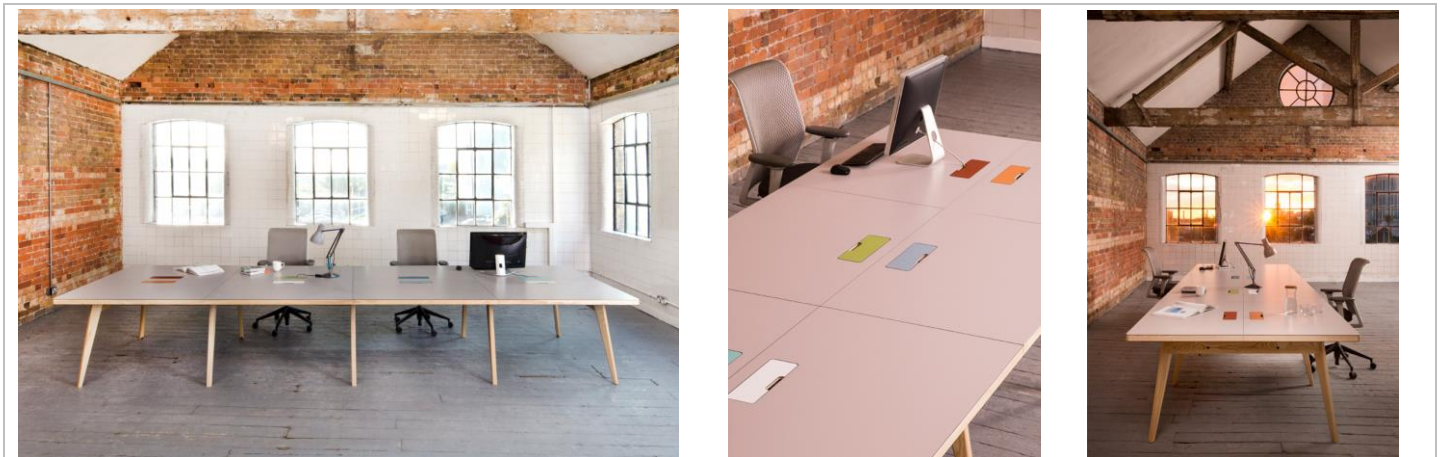

OSPREY WORKPLACE

james burleigh

COPYRIGHT © JAMES BURLEIGH LIMITED

Osprey

Table in two sections sizes, mm

Height 740mm

- 1200w x 1500d
- 1500w x 1500d
- 1800w x 1500d
- 2400w x 1500d
- 3000w x 1500d

+ custom sizes available
Includes 1 lift-up flap per section.

Table in four sections sizes, mm

Height 740mm

- 2400w x 1500d
- 3000w x 1500d
- 3600w x 1500d
- 4000w x 1500d
- 4500w x 1500d
- 4800w x 1500d

+ custom sizes available
Includes 1 lift-up flap per section.

Table in two sections sizes, Inches

Height 29-1/8"

- 48" L x 59" d
- 59" L x 59" d
- 71" L x 59" d
- 96" L x 59" d
- 118" L x 59" d

+ custom sizes available
Includes 1 lift-up flap per section.

Table in four sections sizes, Inches

Height 29-1/8"

- 96" L x 59" d
- 118" L x 59" d
- 142" L x 59" d
- 156" L x 59" d
- 178" L x 59" d
- 190" L x 59" d

+ custom sizes available
Includes 1 lift-up flap per section.