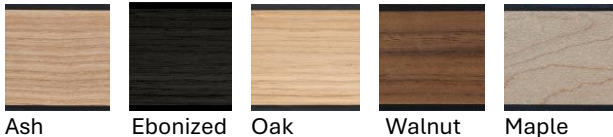

+ custom sizes available

Table in two sections sizes, Inches
 Height 29-1/8"

- 118" L x 48" d
- 142" L x 48" d
- 157" L x 48" d
- 177" L x 48" d
- 189" L x 48" d
- 213" L x 48" d
- 236" L x 48" d

+ custom sizes available

Table in three sections sizes, Inches
 Height 29-1/8"

- 177" L x 48" d
- 189" L x 48" d
- 213" L x 48" d
- 237" L x 48" d
- 267" L x 48" d
- 285" L x 48" d
- 354" L x 48" d

+ custom sizes available

Edges and legs