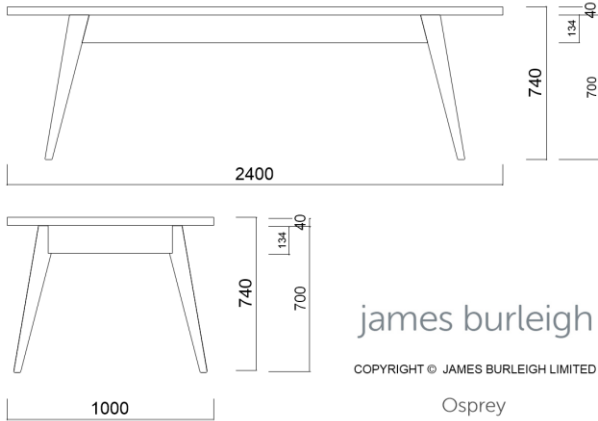

OSPREY

james burleigh
 COPYRIGHT © JAMES BURLEIGH LIMITED
 Osprey

Table sizes, mm	Table sizes, mm	Table sizes, Inches	Table sizes, Inches
Height 740mm	Height 740mm	Height 29-1/8"	Height 29-1/8"
1200w x 1000d 1200w x 1200d 1500w x 1000d 1500w x 1200d 1800w x 750d 1800w x 1000d 1800w x 1200d 2400w x 750d 2400w x 1000d 2400w x 1200d 3000w x 750d	3000w x 1000d 3000w x 1200d 1500w x 1500d 1800w x 1500d 2400w x 1500d Tables with frame + custom sizes available	48" L x 40" d 48" L x 48" d 59" L x 40" d 59" L x 48" d 71" L x 29-1/2" d 71" L x 40" d 71" L x 48" d 96" L x 29-1/2" d 96" L x 40" d 96" L x 48" d 118" L x 29-1/2" d	118" L x 40" d 118" L x 48" d 59" L x 59" d 71" L x 59" d 96" L x 59" d Tables with frame + custom sizes available

+ custom sizes available

Table in two sections sizes, Inches
 Height 29-1/8"

- 118" L x 48" d
- 142" L x 48" d
- 157" L x 48" d
- 177" L x 48" d
- 189" L x 48" d
- 213" L x 48" d
- 236" L x 48" d

+ custom sizes available

Table in three sections sizes, Inches
 Height 29-1/8"

- 177" L x 48" d
- 189" L x 48" d
- 213" L x 48" d
- 237" L x 48" d
- 267" L x 48" d
- 285" L x 48" d
- 354" L x 48" d

+ custom sizes available

Edges and legs

Height 740mm

750w x 750d
1000w x 750d
1000w x 1000d
1200w x 1000d
1200w x 1200d

Table sizes, mm

Height 740mm

1500w x 750d
1500w x 1000d
1500w x 1200d
1800w x 750d
1800w x 1000d
1800w x 1200d
2300w x 750d
2300w x 1000d