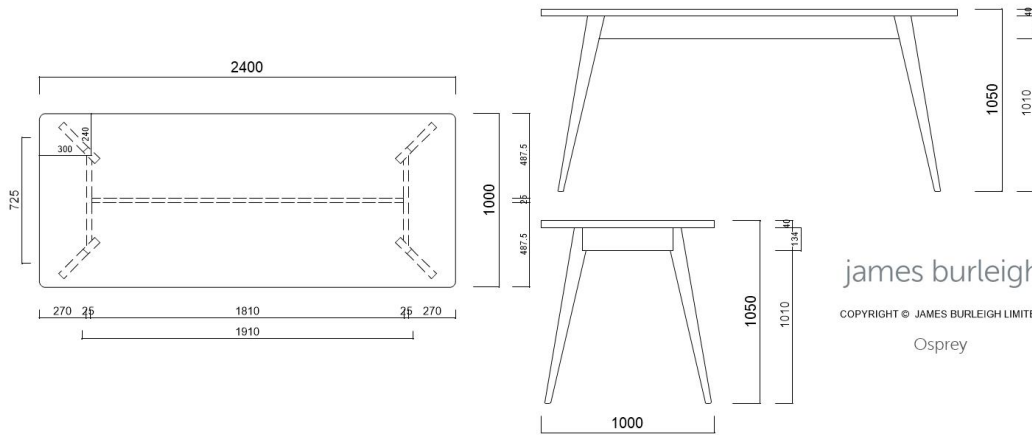

OSPREY HIGH

james burleigh
COPYRIGHT © JAMES BURLEIGH LIMITED
Osprey

High Table sizes, mm
Height 1050mm

- 1800w x 750d
- 1800w x 1000d
- 2400w x 750d
- 2400w x 1000d
- 2400w x 1200d
- 3000w x 750d
- 3000w x 1000d
- 3000w x 1200d

+ custom sizes available

High Table in two sections sizes, mm
Height 1050mm

- 3000w x 1200d
- 3600w x 1200d
- 4500w x 750d
- 4500w x 1000d
- 4500w x 1200d
- 6000w x 750d
- 6000w x 1000d
- 6000w x 1200d

+ custom sizes available

High Table sizes, Inches
Height 41-5/16"

- 71" L x 30" d
- 71" L x 40" d
- 96" L x 30" d
- 96" L x 40" d
- 96" L x 48" d
- 118" L x 30" d
- 118" L x 40" d
- 118" L x 48" d

+ custom sizes available

High Table in two sections sizes, Inches
Height 41-5/16"

- 118" L x 48" d
- 142" L x 48" d
- 177" L x 30" d
- 177" L x 40" d
- 177" L x 48" d
- 236" L x 30" d
- 236" L x 40" d
- 236" L x 48" d

+ custom sizes available