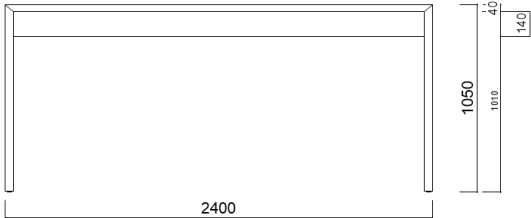

Table sizes, Inches
 Height 29-1/8"

- 71" L x 30" d
- 71" L x 40" d
- 71" L x 48" d
- 96" L x 40" d
- 96" L x 48" d
- 110" L x 40" d
- 110" L x 48" d
- 118" L x 40" d
- 118" L x 48" d
- + custom sizes available**

Table in two sections sizes, mm, Height 740mm

- 3000w x 1000d
- 3000w x 1200d
- 3400w x 750d
- 3400w x 1000d
- 3400w x 1200d
- 3600w x 750d
- 3600w x 1000d
- 3600w x 1200d
- 4500w x 750d
- 4500w x 1000d
- 4500w x 1200d
- 6000w x 750d
- 6000w x 1000d
- 6000w x 1200d
- + custom sizes available**

Table in two sections sizes, Inches Height 29-1/8"

- 118" L x 40" d
- 118" L x 48" d
- 134" L x 30" d
- 134" L x 40" d
- 134" L x 48" d
- 142" L x 30" d
- 142" L x 40" d
- 142" L x 48" d
- 177" L x 30" d
- 177" L x 40" d
- 177" L x 48" d
- 236" L x 30" d
- 236" L x 40" d
- 236" L x 48" d
- + custom sizes available**

HIGH WALDO/45

james burleigh

COPYRIGHT © JAMES BURLEIGH LIMITED

Waldo/45

High table sizes, mm

Height 1050mm

- 1800w x 600d
- 1800w x 1000d
- 1800w x 1200d
- 2400w x 600d
- 2400w x 1000d
- 2400w x 1200d
- 3000w x 600d
- 3000w x 1000d
- 3000w x 1200d