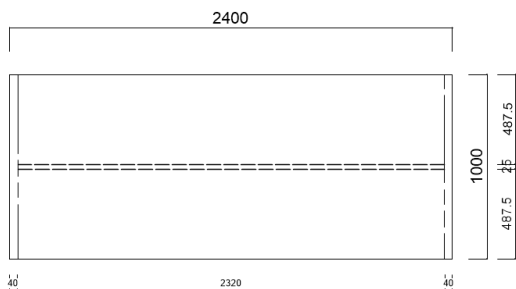

WALDO/45

james burleigh
 COPYRIGHT © JAMES BURLEIGH LIMITED
 Waldo/45

Table sizes, mm
 Height 740mm

- 750w x 750d
- 1500w x 750d
- 1800w x 750d
- 1800w x 1000d
- 2400w x 1000d
- 2400w x 1200d
- 3000w x 750d
- 3000w x 1000d
- 3000w x 1200d
- + custom sizes available**

Table sizes, Inches
 Height 29-1/8"

- 71" L x 30" d
- 71" L x 40" d
- 71" L x 48" d
- 96" L x 40" d
- 96" L x 48" d
- 110" L x 40" d
- 110" L x 48" d
- 118" L x 40" d
- 118" L x 48" d
- + custom sizes available**

Table in two sections sizes, mm, Height 740mm

- 3000w x 1000d
- 3000w x 1200d
- 3400w x 750d
- 3400w x 1000d
- 3400w x 1200d
- 3600w x 750d
- 3600w x 1000d
- 3600w x 1200d
- 4500w x 750d
- 4500w x 1000d
- 4500w x 1200d
- 6000w x 750d
- 6000w x 1000d
- 6000w x 1200d
- + custom sizes available**

Table in two sections sizes, Inches Height 29-1/8"

- 118" L x 40" d
- 118" L x 48" d
- 134" L x 30" d
- 134" L x 40" d
- 134" L x 48" d
- 142" L x 30" d
- 142" L x 40" d
- 142" L x 48" d
- 177" L x 30" d
- 177" L x 40" d
- 177" L x 48" d
- 236" L x 30" d
- 236" L x 40" d
- 236" L x 48" d
- + custom sizes available**