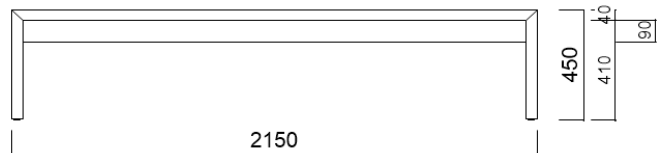

+ custom sizes available

Table 2 Sections sizes, mm, Height 1050mm

- 3000w x 1200d
- 3600w x 750d
- 3600w x 1000d
- 3600w x 1200d
- 4500w x 750d
- 4500w x 1000d
- 4500w x 1200d
- 6000w x 600d
- 6000w x 1000d
- 6000w x 1200d

+ custom sizes available

Table 2 Sections sizes, Inches, Height 41-1/2"

- 118" L x 48" d
- 142" L x 30" d
- 142" L x 40" d
- 142" L x 48" d
- 177" L x 30" d
- 177" L x 40" d
- 177" L x 48" d
- 236" L x 30" d
- 236" L x 40" d
- 236" L x 48" d

WALDO/45 BENCHES

james burleigh

COPYRIGHT © JAMES BURLEIGH LIMITED

Waldo/45

Seating bench sizes, mm
Height 450mm / Depth 280mm

- 1050w
- 1200w
- 1350w
- 1650w
- 2150w
- 2700w
- + custom sizes available

Seating stool sizes, mm
390w
+ custom sizes available

Seating bench sizes, Inches,
Height 17-3/4" / Depth 11"

- 41" L
- 48" L
- 53" L
- 65" L
- 89" L
- 106" L
- + custom sizes available

Seating stool sizes, Inches
15" L
+ custom sizes available

Edges

Ash Ebonized Oak Walnut Maple Ply