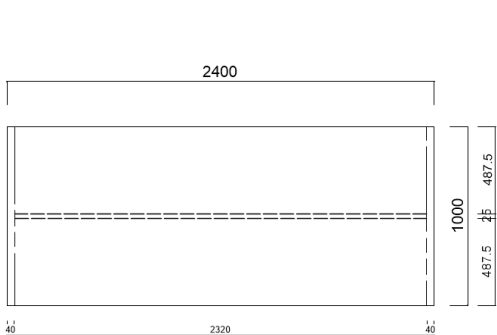

Table sizes, Inches
 Height 29-1/8"

- 71" L x 30" d
- 71" L x 40" d
- 71" L x 48" d
- 96" L x 40" d
- 96" L x 48" d
- 110" L x 40" d
- 110" L x 48" d
- 118" L x 40" d
- 118" L x 48" d
- + custom sizes available**

Table in two sections sizes, Inches Height 29-1/8"

- 118" L x 40" d
- 118" L x 48" d
- 134" L x 30" d
- 134" L x 40" d
- 134" L x 48" d
- 142" L x 30" d
- 142" L x 40" d
- 142" L x 48" d
- 177" L x 30" d
- 177" L x 40" d
- 177" L x 48" d
- 236" L x 30" d
- 236" L x 40" d
- 236" L x 48" d
- + custom sizes available**

HIGH WALDO/45

james burleigh

COPYRIGHT © JAMES BURLEIGH LIMITED

Waldo/45

High table sizes, mm

Height 1050mm

- 1800w x 600d
- 1800w x 1000d
- 1800w x 1200d
- 2400w x 600d
- 2400w x 1000d
- 2400w x 1200d
- 3000w x 600d
- 3000w x 1000d
- 3000w x 1200d

+ custom sizes available

High table sizes, Inches

Height 41-1/2"

- 71" L x 30" d
- 71" L x 40" d
- 71" L x 48" d
- 96" L x 40" d
- 96" L x 48" d
- 110" L x 40" d
- 110" L x 48" d
- 118" L x 40" d
- 118" L x 48" d