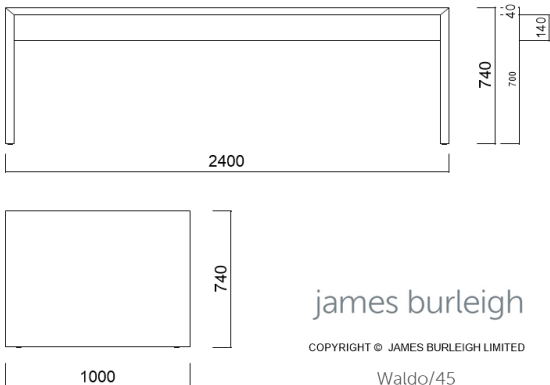

WALDO/45

james burleigh
 COPYRIGHT © JAMES BURLEIGH LIMITED
 Waldo/45

Table sizes, mm
 Height 740mm

- 750w x 750d
- 1500w x 750d
- 1800w x 750d
- 1800w x 1000d
- 2400w x 1000d
- 2400w x 1200d
- 3000w x 750d
- 3000w x 1000d
- 3000w x 1200d
- + custom sizes available**

Table sizes, Inches
 Height 29-1/8"

- 71" L x 30" d
- 71" L x 40" d
- 71" L x 48" d
- 96" L x 40" d
- 96" L x 48" d
- 110" L x 40" d
- 110" L x 48" d
- 118" L x 40" d
- 118" L x 48" d
- + custom sizes available**

Table in two sections sizes, mm, Height 740mm

- 3000w x 1000d
- 3000w x 1200d
- 3400w x 750d
- 3400w x 1000d
- 3400w x 1200d
- 3600w x 750d
- 3600w x 1000d
- 3600w x 1200d
- 4500w x 750d
- 4500w x 1000d
- 4500w x 1200d
- 6000w x 750d
- 6000w x 1000d
- 6000w x 1200d
- + custom sizes available**

Table in two sections sizes, Inches Height 29-1/8"

- 118" L x 40" d
- 118" L x 48" d
- 134" L x 30" d
- 134" L x 40" d
- 134" L x 48" d
- 142" L x 30" d
- 142" L x 40" d
- 142" L x 48" d
- 177" L x 30" d
- 177" L x 40" d
- 177" L x 48" d
- 236" L x 30" d
- 236" L x 40" d
- 236" L x 48" d
- + custom sizes available**