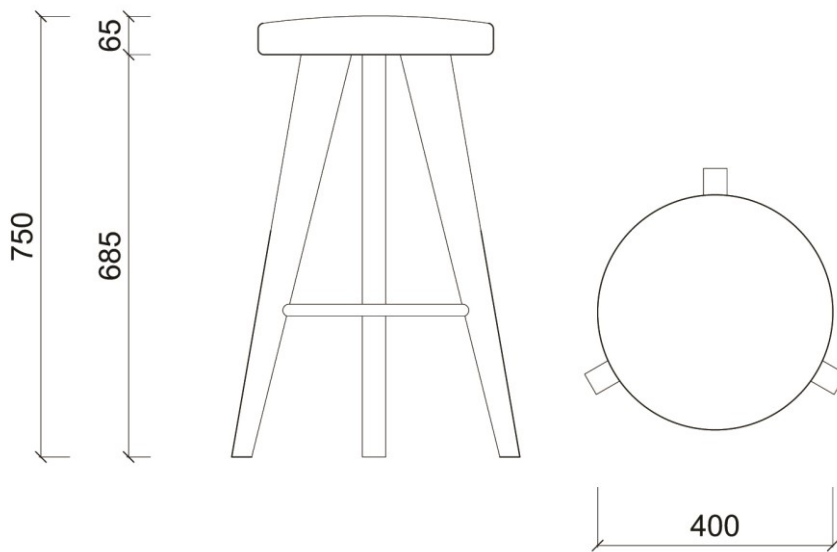

Magnus

Sizes

400 Diameter x h750mm

Fabrics

Range of contract use fabrics.

Edges and legs

Ash Beech Oak Walnut Maple

Options