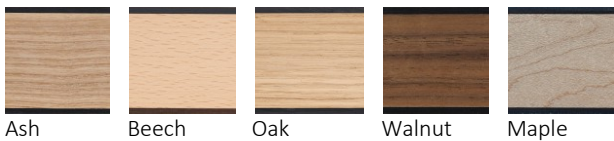

Bosa

Standard table and bench set sizes mm

Table 1200w x 750d x 740h
Bench 1200w x 390d x 450h

Table 1800w x 750d x 740h
Bench 1600w x 390d x 450h

High Table sizes mm

1800w x 1000d x 950h
2400w x 1000d x 900 – 1100h
2400w x 1200d x 900 – 1100h
3000w x 1000d x 900 – 1100h
3000w x 1200d x 900 – 1100h

Edges and legs

Surface

Colours and wood grain compact laminate. See www.jamesburleigh.co.uk/options for over 100 options.

Table sizes

750w x 750d x 740h
1200w x 750d x 740h
1500w x 750d x 740h
1800w x 750d x 740h
1800 w x 1000d x 740h
2400w x 1000d x 740h
2400w x 1200d x 740h*
3000w x 1000d x 740h*
3000w x 1200d x 740h*
1500w x 1500d x 740h**
*These may require additional legs
**Limited colours available
+ custom sizes