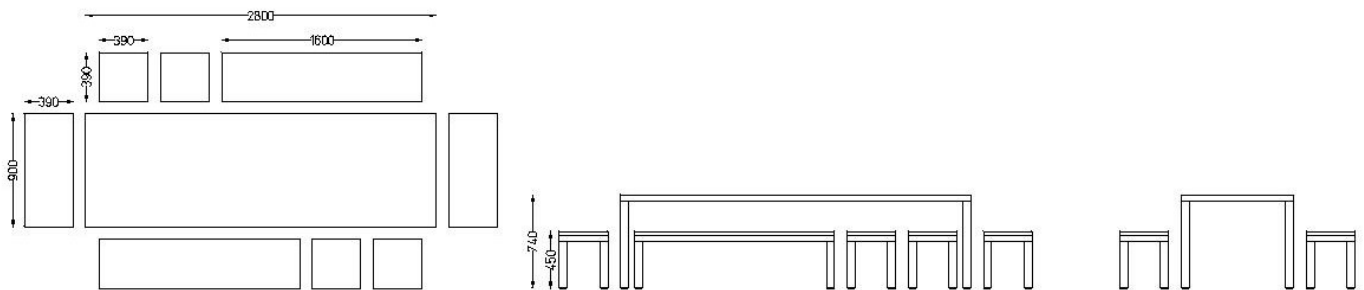

Bosa

Standard table and bench set sizes mm

Table 1200w x 750d x 740h
Bench 1200w x 390d x 450h

Table 1800w x 750d x 740h
Bench 1600w x 390d x 450h

High Table sizes mm

1800w x 1000d x 950h
2400w x 1000d x 900 – 1100h
2400w x 1200d x 900 – 1100h
3000w x 1000d x 900 – 1100h
3000w x 1200d x 900 – 1100h

Edges and legs

Surface

Colours and wood grain compact laminate. See www.jamesburleigh.co.uk/options for over 100 options.

Table sizes

750w x 750d x 740h
1200w x 750d x 740h
1500w x 750d x 740h
1800w x 750d x 740h
1800 w x 1000d x 740h
2400w x 1000d x 740h
2400w x 1200d x 740h*
3000w x 1000d x 740h*
3000w x 1200d x 740h*
1500w x 1500d x 740h**
*These may require additional legs
**Limited colours available
+ custom sizes