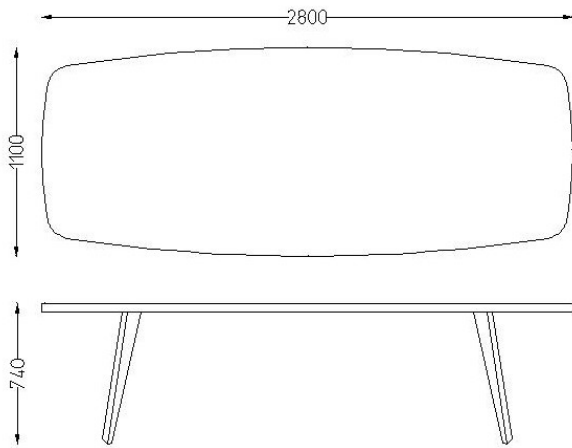

EB18

Standard height, Sizes mm

1800w x 860d x 740h
 2100w x 950d x 740h
 2400w x 1000d x 740h
 2800w x 1100d x 740h
 3000w x 1200d x 740h

4000w x 1200d x 740h
 6000w x 1200d x 740h

High Version, Sizes mm

1800w x 860d x 900 - 1100h
 2100w x 950d x 900 - 1100h
 2400w x 1000d x 900 - 1100h
 3000w x 1200d x 900 - 1100h

4000w x 1200d x 900 - 1100h
 6000w x 1200d x 900 - 1100h

+ Custom sizes

Edges and legs

Ash Beech Oak Walnut Maple

Custom

IT power data integration

Surface

Colours and wood grain compact laminate. See www.jamesburleigh.co.uk/options for over 100 options