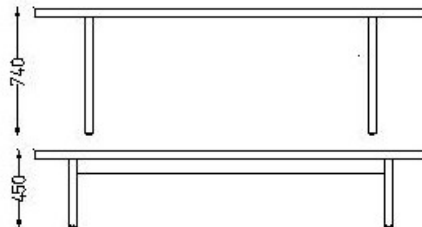

Hills

Standard table and bench set sizes mm

Table 1800w x 750d x 740h, Bench w.1800
 Table 2300w x 750d x 740h, Bench w.2300
 Table 2850w x 750d x 740h, Bench w.2850

Table sizes mm

1500w x 750d x 740h
 1800w x 750d x 740h
 1800w x 1000d x 740h
 2300w x 1000d x 740h
 2300w x 1200d x 740h
 3000w x 1000d x 740h
 3000w x 1200d x 740h + custom

Standard table and 4 bench set sizes mm

Table 2700w x 750d x 740h, Bench w.1200
 Table 3000w x 750d x 740h, Bench w.1050 + 1650

High Table sizes

1800w x 1000d x 900 – 1100mm
 2300w x 1000d x 900 – 1100mm
 2300w x 1200d x 900 – 1100mm
 3000w x 1000d x 900 – 1100mm + custom