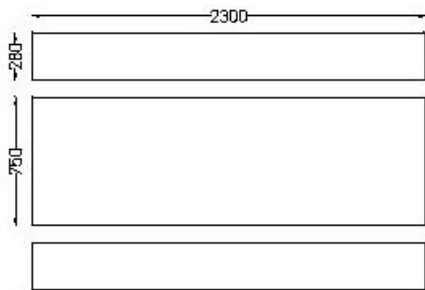

Hills

Standard table and bench set sizes mm

Table 1800w x 750d x 740h, Bench w.1800
 Table 2300w x 750d x 740h, Bench w.2300
 Table 2850w x 750d x 740h, Bench w.2850

Table sizes mm

1500w x 750d x 740h
 1800w x 750d x 740h
 1800w x 1000d x 740h
 2300w x 1000d x 740h
 2300w x 1200d x 740h
 3000w x 1000d x 740h
 3000w x 1200d x 740h + custom

Standard table and 4 bench set sizes mm

Table 2700w x 750d x 740h, Bench w.1200
 Table 3000w x 750d x 740h, Bench w.1050 + 1650

High Table sizes

1800w x 1000d x 900 – 1100mm
 2300w x 1000d x 900 – 1100mm
 2300w x 1200d x 900 – 1100mm
 3000w x 1000d x 900 – 1100mm + custom