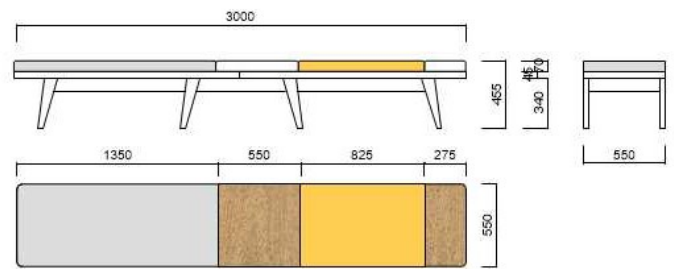

Mylo

Standard Sizes mm

- 1500w x 550d x 455h
- 1600w x 550d x 455h
- 1700w x 550d x 455h
- 1800w x 550d x 455h
- 1900w x 550d x 455h
- 2000w x 550d x 455h
- 2100w x 550d x 455h
- 2200w x 550d x 455h

- 2300w x 550d x 455h
- 2400w x 550d x 455h
- 2500w x 550d x 455h
- 2600w x 550d x 455h*
- 2700w x 550d x 455h*
- 2800w x 550d x 455h*
- 2900w x 550d x 455h*
- 3000w x 550d x 455h*

*8 Legs required / Base in 2No. Sections

Edges and legs

Custom

Ash Beech Oak Walnut Maple

Solid timber section
550w x 550d x 70h (Middle Section)
275w x 550d x 70h (End Section)

Range of contract use fabrics. See www.jamesburleigh.co.uk/options