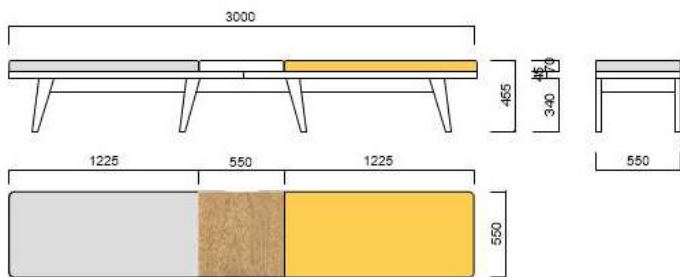

Mylo

Standard Sizes mm

- 1500w x 550d x 455h
- 1600w x 550d x 455h
- 1700w x 550d x 455h
- 1800w x 550d x 455h
- 1900w x 550d x 455h
- 2000w x 550d x 455h
- 2100w x 550d x 455h
- 2200w x 550d x 455h

- 2300w x 550d x 455h
- 2400w x 550d x 455h
- 2500w x 550d x 455h
- 2600w x 550d x 455h*
- 2700w x 550d x 455h*
- 2800w x 550d x 455h*
- 2900w x 550d x 455h*
- 3000w x 550d x 455h*

*8 Legs required / Base in 2No. Sections

Edges and legs

Custom

Ash Beech Oak Walnut Maple

Solid timber section
550w x 550d x 70h (Middle Section)
275w x 550d x 70h (End Section)

Range of contract use fabrics. See www.jamesburleigh.co.uk/options