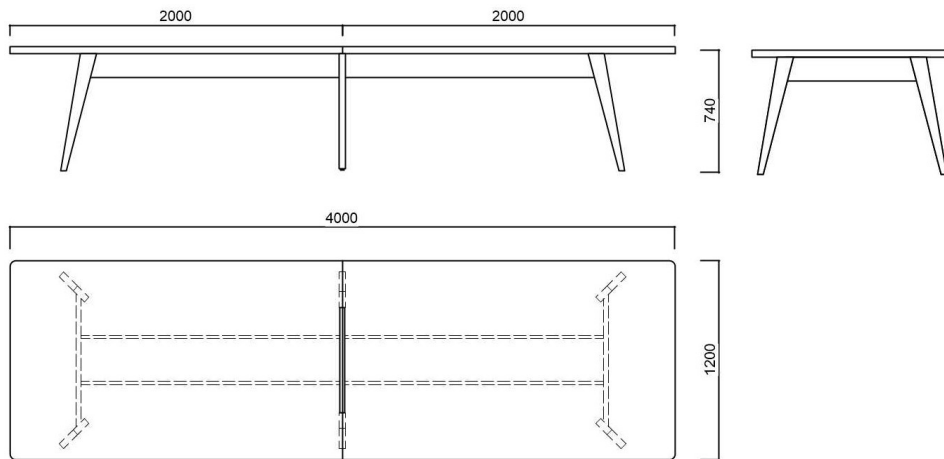

Standard table and 4 benches set sizes mm

- Table 2700w x 750d x 740h, bench w.1200
- Table 3000w x 750d x 740h, bench w.1650+1050

Edges and legs

Ash Beech Oak Walnut Maple

Table sizes mm

- 1500w x 1000d x 740h
- 1800w x 1000d x 740h
- 2400w x 1000d x 740h
- 2400w x 1200d x 740h
- 3000w x 1000d x 740h
- 3000w x 1200d x 740h
- 1500w x 1500d x 740h + custom sizes

High Table Sizes mm

- 1800w x 1000d x 900 – 1100h
- 2400w x 1000d x 900 – 1100h
- 3000w x 1000d x 900 – 1100h + custom sizes

Custom

- IT power data integration
- Upholstered seat pads

Surface

Over 100 colour and wood grain compact laminate options. See www.jamesburleigh.co.uk/options

Table 2 sections sizes mm

- Table 3000w x 1200d x 740h
- Table 3000w x 1500d x 740h
- Table 4000w x 1200d x 740h
- Table 4000w x 1500d x 740h
- Table 6000w x 1200d x 740h

+ custom sizes

Table 4 sections sizes mm

- Table 3600 x 1500d x 740h
- Table 4000w x 1500d x 740h
- Table 4800w x 1500d x 740h + custom sizes

Table 6 sections sizes mm

Table 6000w x 1500d x 740h + custom sizes

Edges and legs

Ash Beech Oak Walnut Maple