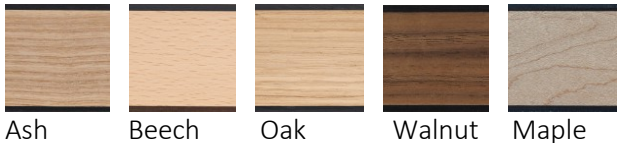

Osprey

Standard table and 2 benches set sizes mm

- Table 1500w x 750d x 740h, bench w.1500
- Table 1800w x 750d x 740h, bench w.1800
- Table 2300w x 750d x 740h, bench w.2300
- Table 2850w x 750d x 740h, bench w.2850
- Table 3000w x 1000d x 740h, bench w.3000
- Table 3000w x 1200d x 740h, bench w.3000

Standard table and 4 benches set sizes mm

- Table 2700w x 750d x 740h, bench w.1200
- Table 3000w x 750d x 740h, bench w.1650+1050

Edges and legs

Ash Beech Oak Walnut Maple

Table sizes mm

- 1500w x 1000d x 740h
- 1800w x 1000d x 740h
- 2400w x 1000d x 740h
- 2400w x 1200d x 740h
- 3000w x 1000d x 740h
- 3000w x 1200d x 740h
- 1500w x 1500d x 740h + custom sizes

- Table 3600 x 1500d x 740h
- Table 4000w x 1500d x 740h
- Table 4800w x 1500d x 740h + custom sizes

Table 6 sections sizes mm

Table 6000w x 1500d x 740h + custom sizes

Edges and legs

Ash Beech Oak Walnut Maple

Custom

- IT power data integration
- Upholstered seat pads

Surface

Over 100 colour and wood grain compact laminate options. See www.jamesburleigh.co.uk/options