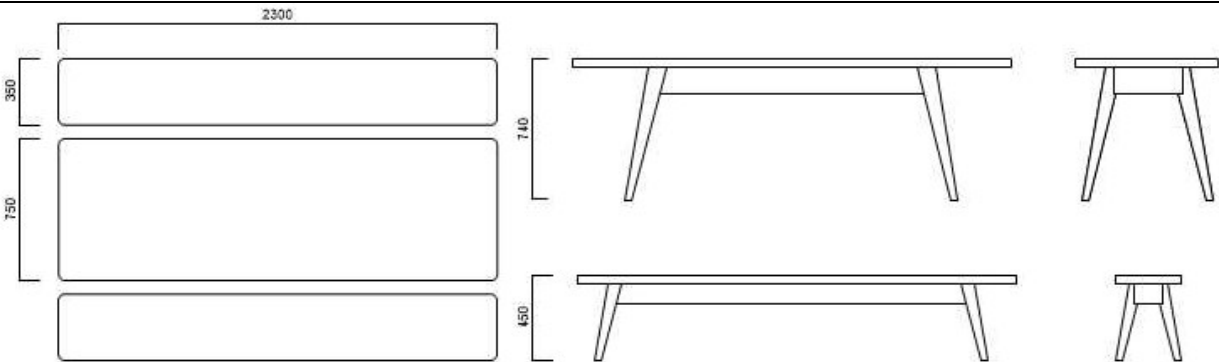

Osprey

Standard table and 2 benches set sizes mm

- Table 1500w x 750d x 740h, bench w.1500
- Table 1800w x 750d x 740h, bench w.1800
- Table 2300w x 750d x 740h, bench w.2300
- Table 2850w x 750d x 740h, bench w.2850
- Table 3000w x 1000d x 740h, bench w.3000
- Table 3000w x 1200d x 740h, bench w.3000

Standard table and 4 benches set sizes mm

- Table 2700w x 750d x 740h, bench w.1200
- Table 3000w x 750d x 740h, bench w.1650+1050

Edges and legs

Ash Beech Oak Walnut Maple

Table sizes mm

- 1500w x 1000d x 740h
- 1800w x 1000d x 740h
- 2400w x 1000d x 740h
- 2400w x 1200d x 740h
- 3000w x 1000d x 740h
- 3000w x 1200d x 740h
- 1500w x 1500d x 740h + custom sizes

Table 2 sections sizes mm

- Table 3000w x 1200d x 740h
- Table 3000w x 1500d x 740h
- Table 4000w x 1200d x 740h
- Table 4000w x 1500d x 740h
- Table 6000w x 1200d x 740h

+ custom sizes

Table 4 sections sizes mm

- Table 3600 x 1500d x 740h
- Table 4000w x 1500d x 740h
- Table 4800w x 1500d x 740h + custom sizes

Table 6 sections sizes mm

Table 6000w x 1500d x 740h + custom sizes

Edges and legs

Ash Beech Oak Walnut Maple